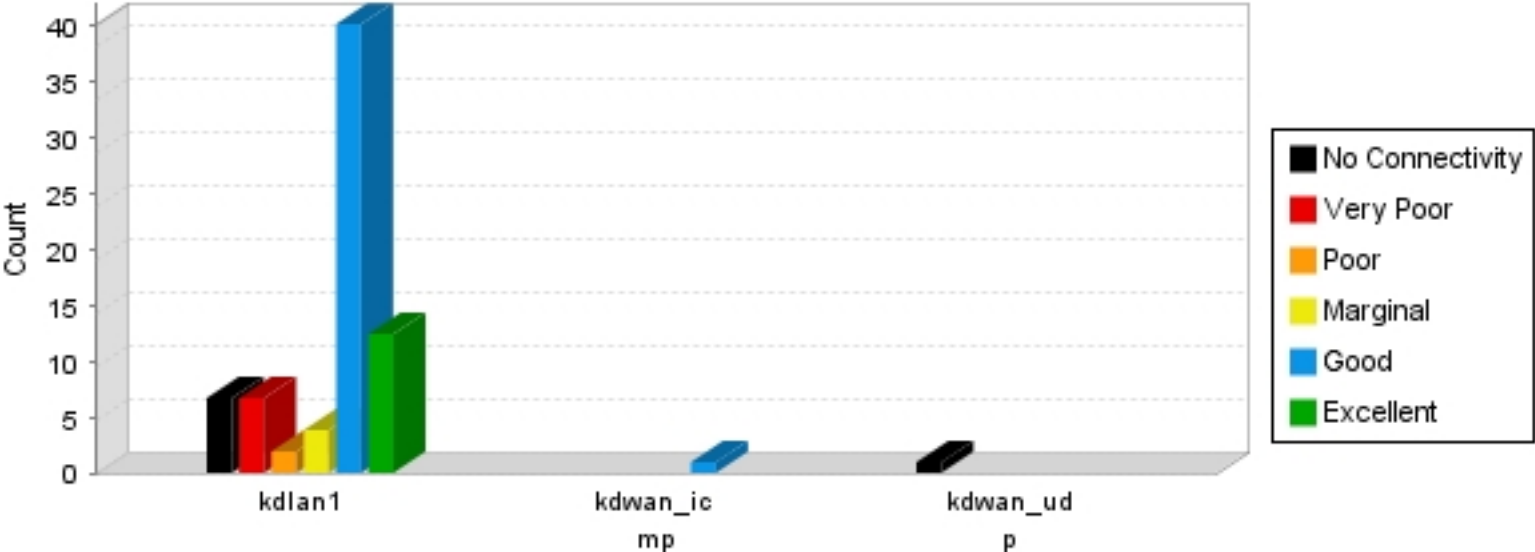

Readiness Summary

The following chart summarizes the Voice readiness for the Voice targets tested.

The following chart summarizes the Data readiness for all targets tested.

kdlan1 Testing Results

The following summarizes details of the kdlan1 testing parameters.