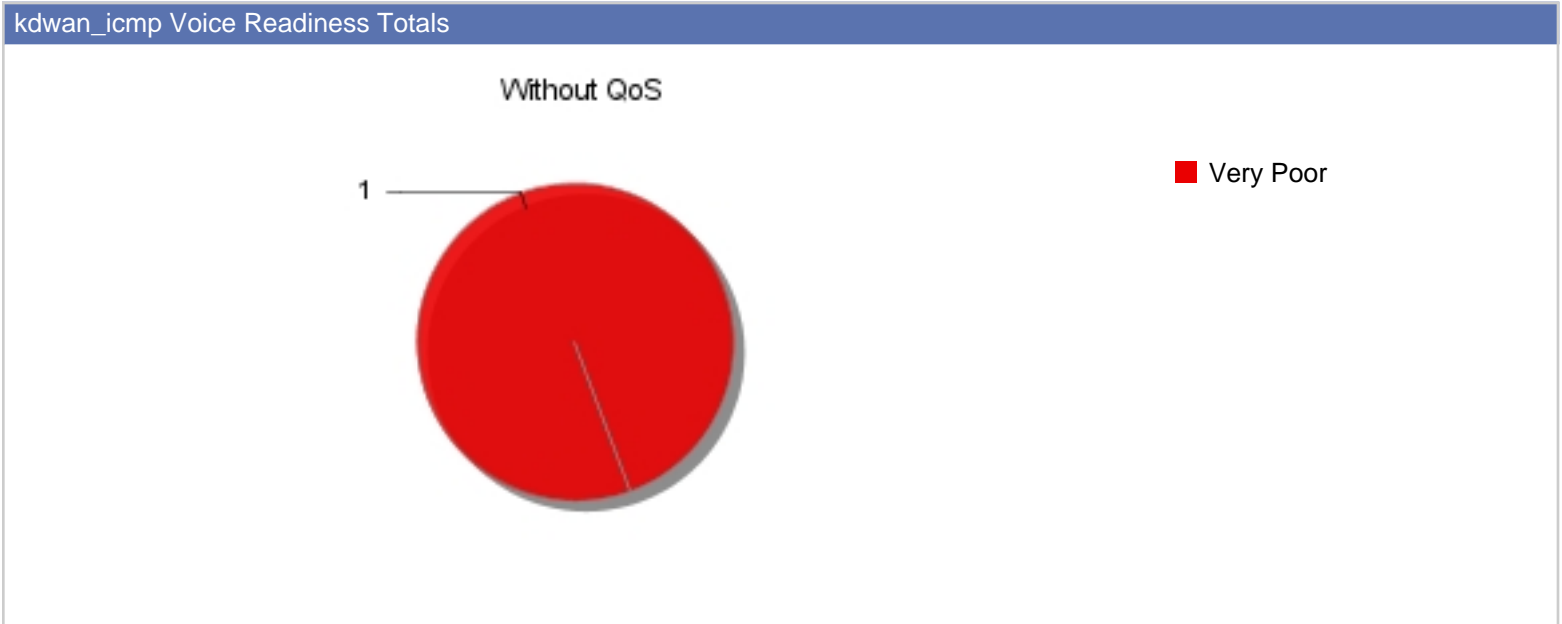

kdwan_icmp Testing Results

The following summarizes details of the kdwan_icmp testing parameters.

Codec: G.711 with a maximum MOS value of 4.4 at approximately 64 kbps
QoS: Not Tested

The following chart shows the Voice readiness for the kdwan_icmps tested.

The following targets have been tested for voice readiness and quality. Click on the Target address to drill down to detailed test results.

Target	QoS	Readiness		MOS			Measurements				
		Voice	Data	Best	Measured	Worst	BW Mb 2-way	Loss %	Prop. Delay (ms)	Jitter (Avg/Max, 1 way ms)	Util %
polycom.apparentnetworks.net icmp_test	Off	↓	↗	3.7	2.6	2.5	1	19	3.11	694 / 1.10E3	23.5