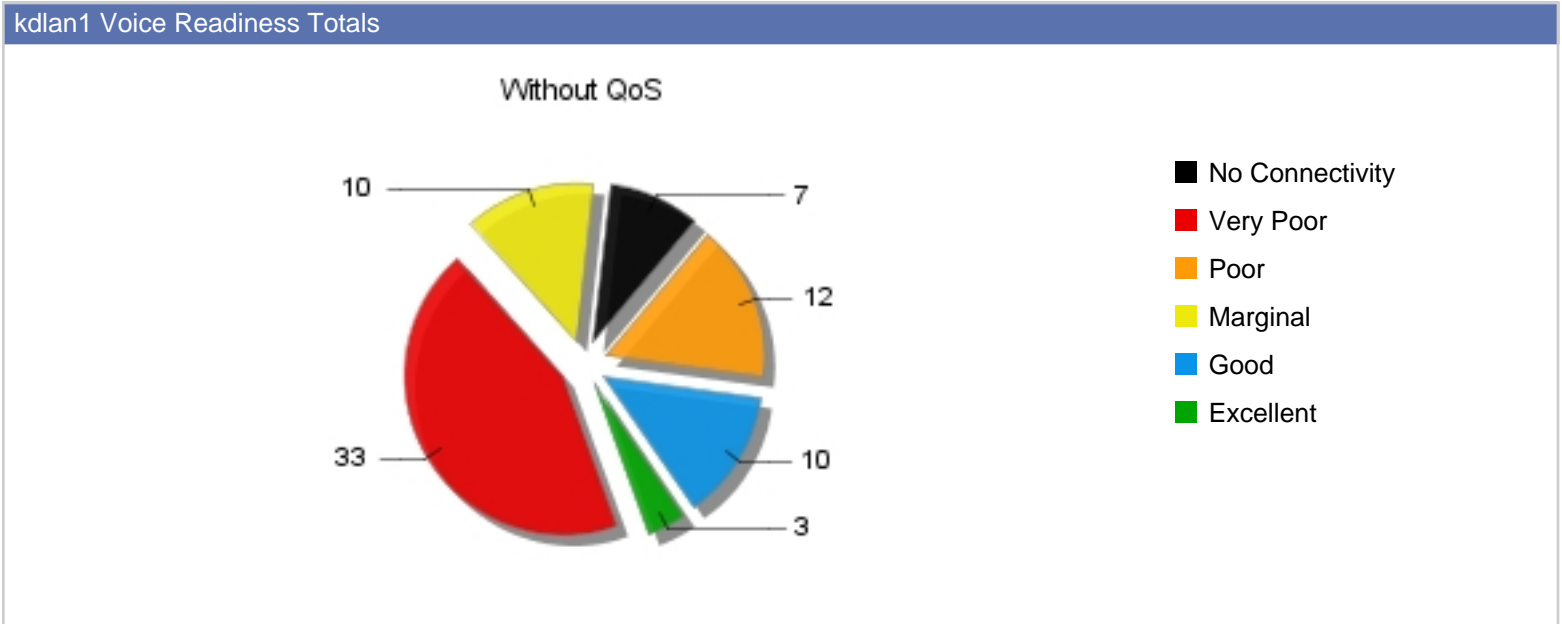

kdlan1 Testing Results

The following summarizes details of the kdlan1 testing parameters.

Codec: G.711 with a maximum MOS value of 4.4 at approximately 64 kbps
QoS: Not Tested

The following chart shows the Voice readiness for the kdlan1s tested.

The following targets have been tested for voice readiness and quality. Click on the Target address to drill down to detailed test results.

Target	QoS	Readiness		MOS			Measurements				
		Voice	Data	Best	Measured	Worst	BW Mb 2-way	Loss %	Prop. Delay (ms)	Jitter (Avg/Max, 1 way ms)	Util %
70.70.184.114 S01060050bf784fc3.vw.shawcable.net - Interphase...	Off	↓	↓	4.3	4.3	1.0	1	0	5.63	4.97 / 30.1	50.6
70.70.184.161 S0106000f3d5d14cb.vw.shawcable.net - Interphase...	Off	↓	↓	4.3	4.2	1.0	1	< 1	4.56	3.69 / 35.6	31.4