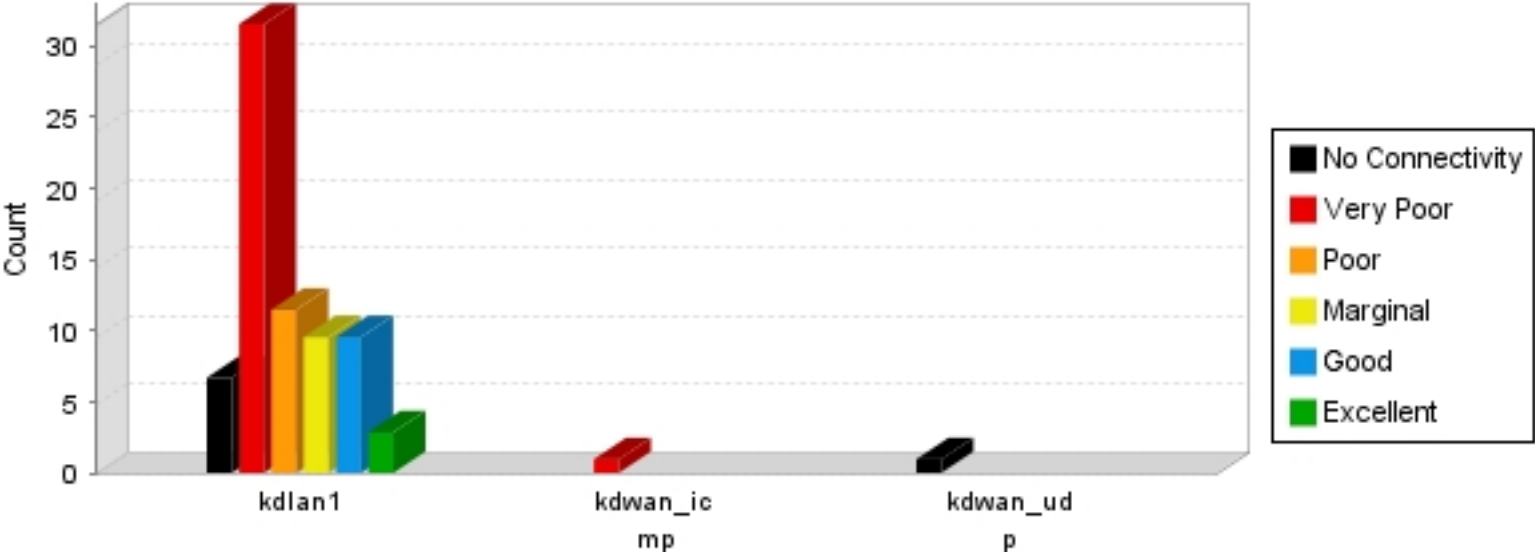

Readiness Summary

The following chart summarizes the Voice readiness for the Voice targets tested.

The following chart summarizes the Data readiness for all targets tested.

kdlan1 Testing Results

The following summarizes details of the kdlan1 testing parameters.